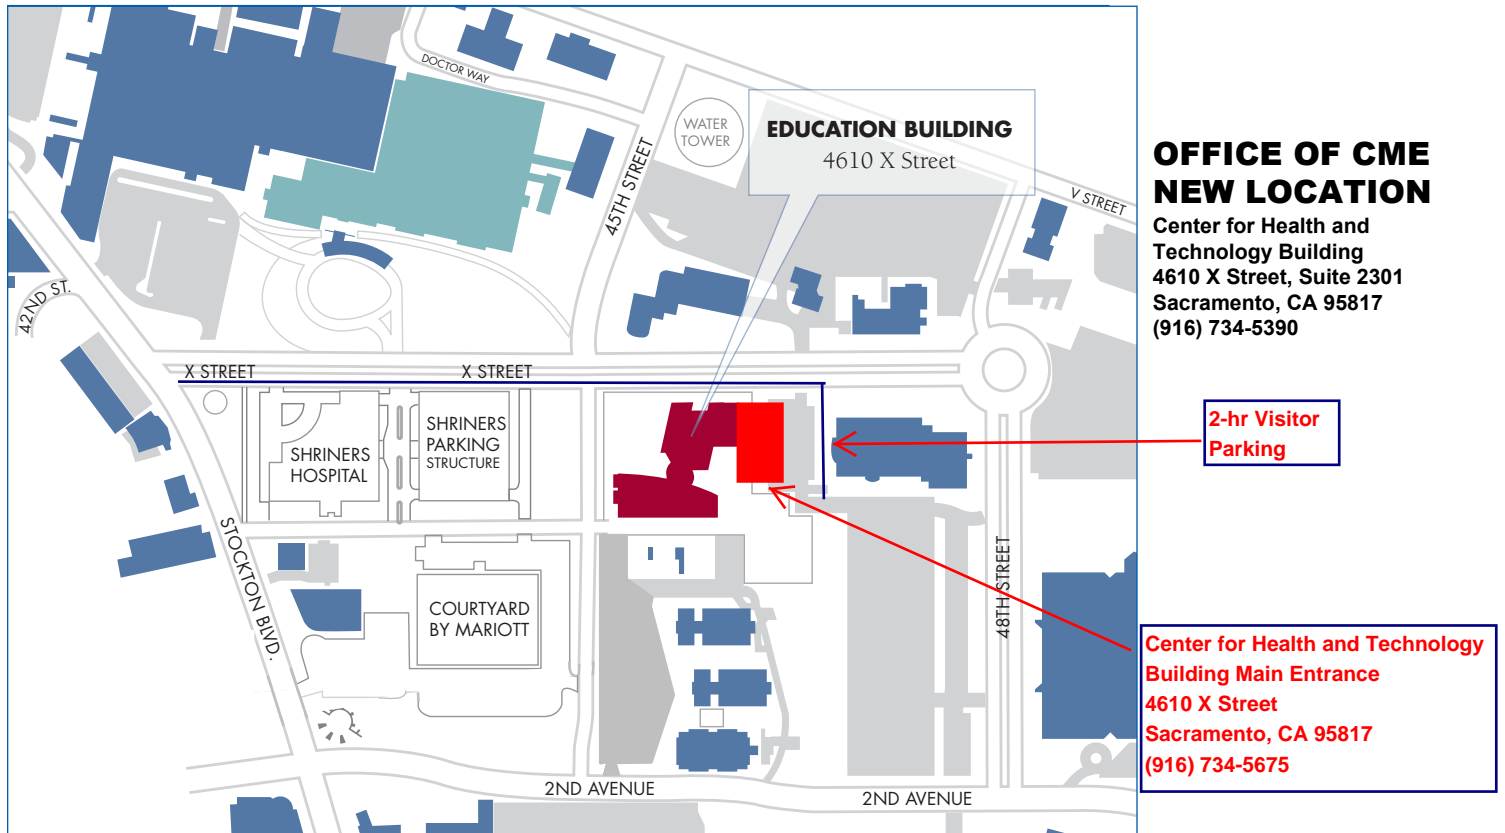

DIRECTIONS AND MAPS

DIRECTIONS TO EDUCATION CENTER

From the North

(Sacramento International Airport)

1. Take I-5 south to Capitol City Freeway/Business 80 east (Reno).
2. Follow Capitol City Freeway east to Highway 50 (Placerville).
3. Take the 34th Street exit and turn left onto 34th Street.
4. Turn right onto T Street.
5. Turn right onto Stockton Boulevard.
6. Left onto X Street, Education Building is at the corner of 45th and X Streets.

From the South

(Stockton, Los Angeles)

1. Follow Hiway 99 north to Capitol City Freeway/Business 80 east (Reno).
2. Exit at T Street.

3. Turn right onto T Street.
5. Turn right onto Stockton Boulevard.
6. Left onto X Street, Education Building is at the corner of 45th and X Streets.

From the East

(Placerville)

1. Take Highway 50 west to Stockton Boulevard exit.
2. Turn left onto Stockton Boulevard.
3. Left onto X Street, Education Building is at the corner of 45th and X Streets.

From the East

(Roseville, Reno)

1. Take Capitol City Freeway/Business 80 west to Highway 50.
2. Take the 34th Street exit and turn left onto 34th Street.

3. Turn right onto T Street.
4. Turn right onto Stockton Boulevard.
5. Left onto X Street, Education Building is at the corner of 45th and X Streets.